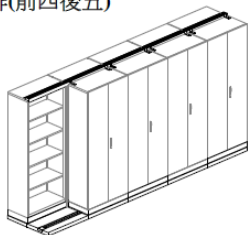

兩排(前四後五)

LKS-0205-9	W4580 x D935 x H160
LKS-0205-10	W5080 x D935 x H160

- 此組合可放置九個文件櫃
- 不含文件櫃、底座鎖及橫移門
- Two Row (Five Back Shelf & Four Front Cabinet)
- Not Included Front Cabinet , Base Lock & Back Sliding Doors