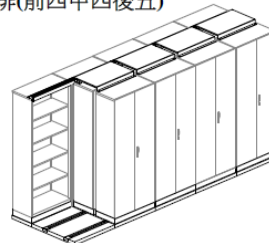

三排(前四中四後五)

LKS-0305-9	W4580 x D1420 x H160
LKS-0305-10	W5080 x D1420 x H160

- 此組合可放置十三個文件櫃
- 不含文件櫃、底座鎖及橫移門
- Three Row (Four Front ,Four Mid, , Four Back Shelf Cabinet)
- Not Included Front Cabinet , Base Lock & Back Sliding Doors