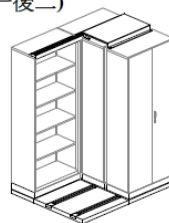

兩排(前五後六)

LKS-0206-9	W5496 x D935 x H160
LKS-0206-10	W6096 x D935 x H160

- 此組合可放置十一個文件櫃
- 不含文件櫃、底座鎖及橫移門
- Two Row (Five Back Shelf & Six Cabinet)
- Not Included Front Cabinet , Base Lock & Back Sliding Doors

型號/ Model 尺寸/ Size (mm)

三排(前一中一後二)

LKS-0302-9	W1832 x D1420 x H160
LKS-0302-10	W2032 x D1420 x H160

- 此組合可放置四個文件櫃
- 不含文件櫃、底座鎖及橫移門
- Three Row (One Front , One Mid, Two Back Shelf Cabinet)
- Not Included Front Cabinet , Base Lock & Back Sliding Doors