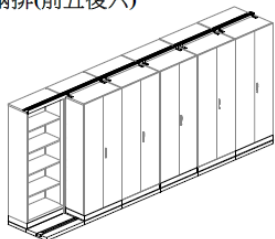

兩排(前五後六)

LKS-0206-9	W5496 x D935 x H160
LKS-0206-10	W6096 x D935 x H160

- 此組合可放置十一個文件櫃
- 不含文件櫃、底座鎖及橫移門
- Two Row (Five Back Shelf & Six Cabinet)
- Not Included Front Cabinet , Base Lock & Back Sliding Doors