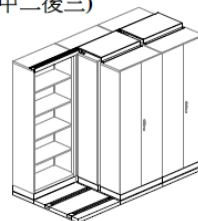

兩排(前五後六)

LKS-0206-9	W5496 x D935 x H160
LKS-0206-10	W6096 x D935 x H160

- 此組合可放置十一個文件櫃
- 不含文件櫃、底座鎖及橫移門
- Two Row (Five Back Shelf & Six Cabinet)
- Not Included Front Cabinet , Base Lock & Back Sliding Doors

型號/ Model 尺寸/ Size (mm)

三排(前一中一後二)

LKS-0302-9	W1832 x D1420 x H160
LKS-0302-10	W2032 x D1420 x H160

- 此組合可放置四個文件櫃
- 不含文件櫃、底座鎖及橫移門
- Three Row (One Front , One Mid, Two Back Shelf Cabinet)
- Not Included Front Cabinet , Base Lock & Back Sliding Doors

三排(前二中二後三)

LKS-0303-9	W2748 x D1420 x H160
LKS-0303-10	W3048 x D1420 x H160

- 此組合可放置七個文件櫃
- 不含文件櫃、底座鎖及橫移門
- Three Row (Two Front , Two Mid, Three Back Shelf Cabinet)
- Not Included Front Cabinet , Base Lock & Back Sliding Doors