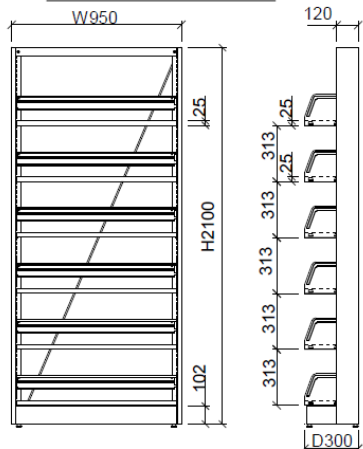

三排(前五中五後六)

LKS-0306-9	W5496 x D1420 x H160
LKS-0306-10	W6096 x D1420 x H160

- 此組合可放置十六個文件櫃
- 不含文件櫃、底座鎖及橫移門
- Three Row (Five Front , Four Mid, , Six Back Shelf Cabinet)
- Not Included Front Cabinet , Base Lock & Back Sliding Doors

Library Rack 圖書架

Single Side Library Rack w/ Six Tiers (Main Unit)

六層單面圖書架 (主架)

Single Side Library Rack w/ Six Tiers (Extension Unit)

六層單面圖書架 (增連)

Double Side Library Rack w/ Six Tiers (Main Unit)

六層雙面圖書架 (主架)