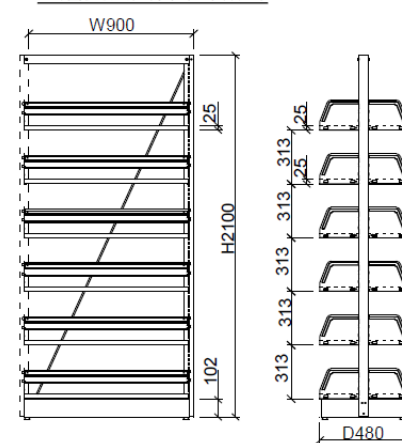

Library Rack 圖書架

Single Side Library Rack w/ Six Tiers (Main Unit)

六層單面圖書架 (主架)

Single Side Library Rack w/ Six Tiers (Extension Unit)

六層單面圖書架 (增連)

Double Side Library Rack w/ Six Tiers (Main Unit)

六層雙面圖書架 (主架)

Double Side Library Rack w/ Six Tiers (Extension Unit)

六層雙面圖書架 (增連)

**6 Tiers Library Rack
Single-faced Unit**
六層單面圖書架

型號/ Model 尺寸/ Size (mm)
LR-0903SM (主架) W950 x D300 x H2100
LR-0903SE (增連架) W900 x D300 x H2100