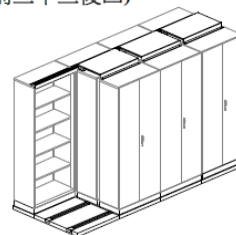

三排(前三中三後四)

LKS-0304-9	W3664 x D1420 x H160
LKS-0304-10	W4064 x D1420 x H160

- 此組合可放置十個文件櫃
- 不含文件櫃、底座鎖及橫移門
- Three Row (Three Front , Three Mid, , Four Back Shelf Cabinet)
- Not Included Front Cabinet , Base Lock & Back Sliding Doors