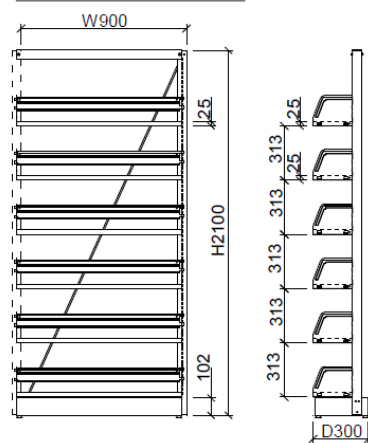

Library Rack 圖書架

Single Side Library Rack w/ Six Tiers (Main Unit)

六層單面圖書架 (主架)

Single Side Library Rack w/ Six Tiers (Extension Unit)

六層單面圖書架 (增連)

Double Side Library Rack w/ Six Tiers (Main Unit)

六層雙面圖書架 (主架)

Double Side Library Rack w/ Six Tiers (Extension Unit)

六層雙面圖書架 (增連)

**6 Tiers Library Rack
Single-faced Unit**
六層單面圖書架

型號/ Model 尺寸/ Size (mm)
LR-0903SM (主架) W950 x D300 x H2100
LR-0903SE (增連架) W900 x D300 x H2100