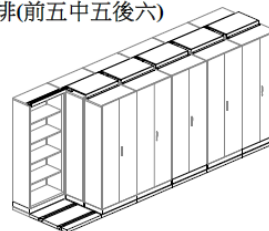

三排(前五中五後六)

LKS-0306-9	W5496 x D1420 x H160
LKS-0306-10	W6096 x D1420 x H160

- 此組合可放置十六個文件櫃
- 不含文件櫃、底座鎖及橫移門
- Three Row (Five Front , Four Mid, , Six Back Shelf Cabinet)
- Not Included Front Cabinet , Base Lock & Back Sliding Doors