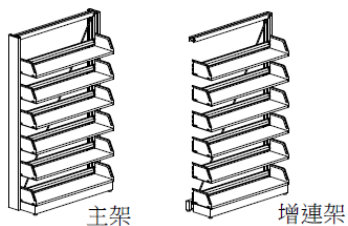

Library Rack 圖書架

Single Side Library Rack w/ Six Tiers (Main Unit)

六層單面圖書架 (主架)

Single Side Library Rack w/ Six Tiers (Extension Unit)

六層單面圖書架 (增連)

Double Side Library Rack w/ Six Tiers (Main Unit)

六層雙面圖書架 (主架)

Double Side Library Rack w/ Six Tiers (Extension Unit)

六層雙面圖書架 (增連)

**6 Tiers Library Rack
Single-faced Unit**
六層單面圖書架

型號/ Model 尺寸/ Size (mm)
LR-0903SM (主架) W950 x D300 x H2100
LR-0903SE (增連架) W900 x D300 x H2100